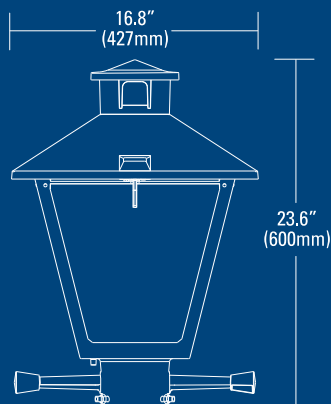

Effective Projected Area (EPA)
The EPA for the American Revolution Series 247 is 1.6 sq. ft.
Approx. Wt. = 36 lbs.

PREFERRED SELECTION CATALOG NUMBERS	
Series 247	Series 247 Full-Cutoff
247 10S RN 120 R3 AY	247 10S RN 120 R2 FC TL
247 15S RN 120 R3 AY	247 10M XN MT1 R2 FC TL
247 10S RN 120 R5 AY	
247 15S RN 120 R5 AY	