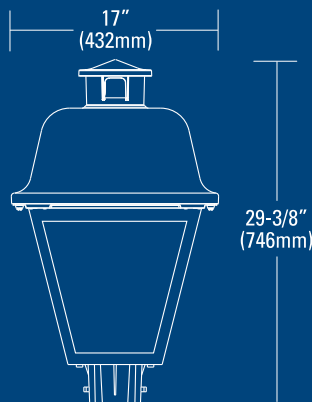

Notes:

1. Contact factory for availability of EISA-compliant product for this option
2. HPS only
3. 17M only
4. Contact factory for availability on FC version
5. Four white panels
6. Four clear panels
7. Nighttime Friendly™ optic
8. Other colors available, please contact your local American Electric Lighting representative
9. T3 option only available with 240, 480, MT2
10. Not available in MT voltage
11. PC, SH not available with NR option
12. Acrylic only
13. Ships with unit, field installed
14. MH only

Photocontrol Receptacle

1. (blank) NEMA Photocontrol Receptacle (standard)
2. **NR** No Photocontrol Receptacle¹¹

Luminaires may utilize fluorescent or high intensity discharge sources that contain small amounts of mercury. New disposal labeling for these lamps includes the mercury identifier shown on the right to indicate that the lamp contains mercury and should be disposed of in accordance with local requirements. Information sources regarding lamp recycling and disposal are included on the packaging of most mercury-containing lamps and also can be located at www.lamprecycle.org.

Effective Projected Area (EPA)

The EPA for the American Revolution Deluxe Series ARD is 2.4 sq. ft.
Approx. Wt. = 36 lbs.

PREFERRED SELECTION CATALOG NUMBERS

Series ARD

ARD 10S RN 120 R3 AY EC TL
ARD 10S RN 120 R5 AY EC TL
ARD 10M XN MT1 R3 AY TL
ARD 10S CA MT1 R2 EC AY TL

Series ARD Full-Cutoff

ARD 10S CA MT1 R2 FC EC TL

American Electric Lighting Acuity Brands Lighting, Inc.

3825 Columbus Rd. S.W., Granville, OH 43023
Phone: 800-754-0463, Fax: 740-349-4490
www.americanelectriclighting.com